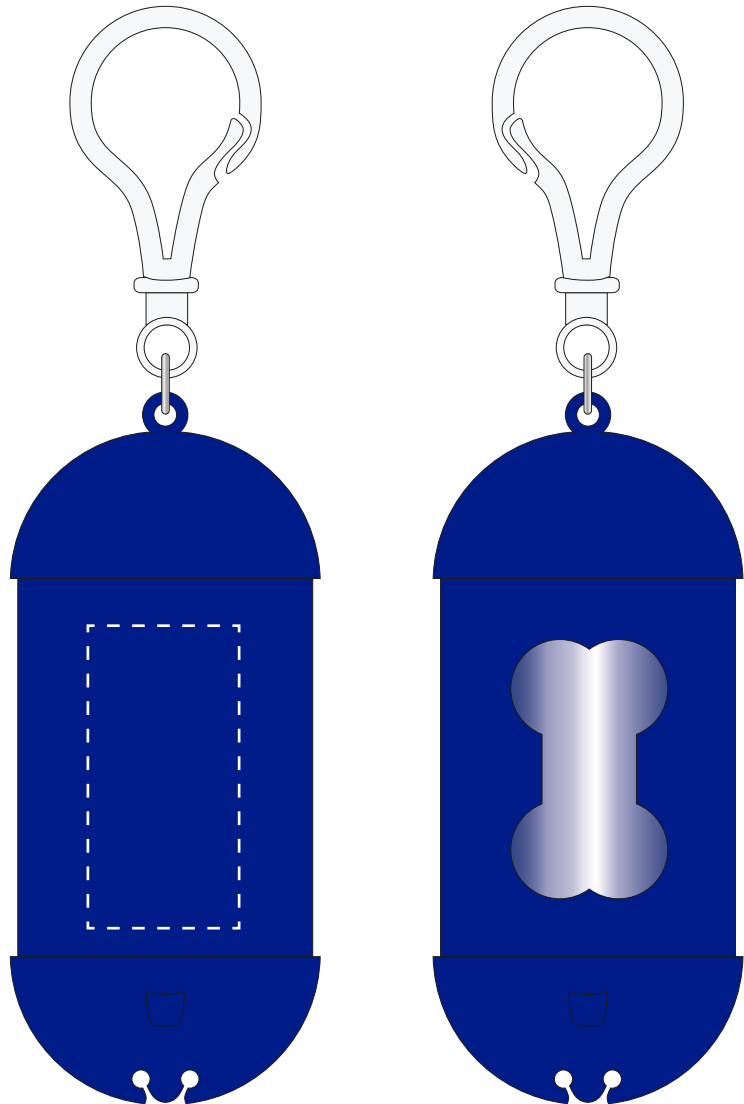

Your Ref:	Quantity:	Product Code: SS1069
Our Ref:	Version: 1	Product Colour: ROYAL BLUE

PRINTING CONCERNS:**PRODUCT INFO:**

We stock this item in the following colours

**PANTONE REFERENCE(S)**
 Full Colour Printing

ARTWORK SCALE 100%

ARTWORK SCALE 100%
Max Digital print area: 20mm x 40mm

Product Image for visualisation
- colours may vary

The dashed line is to demonstrate print area and will not appear on your printed item